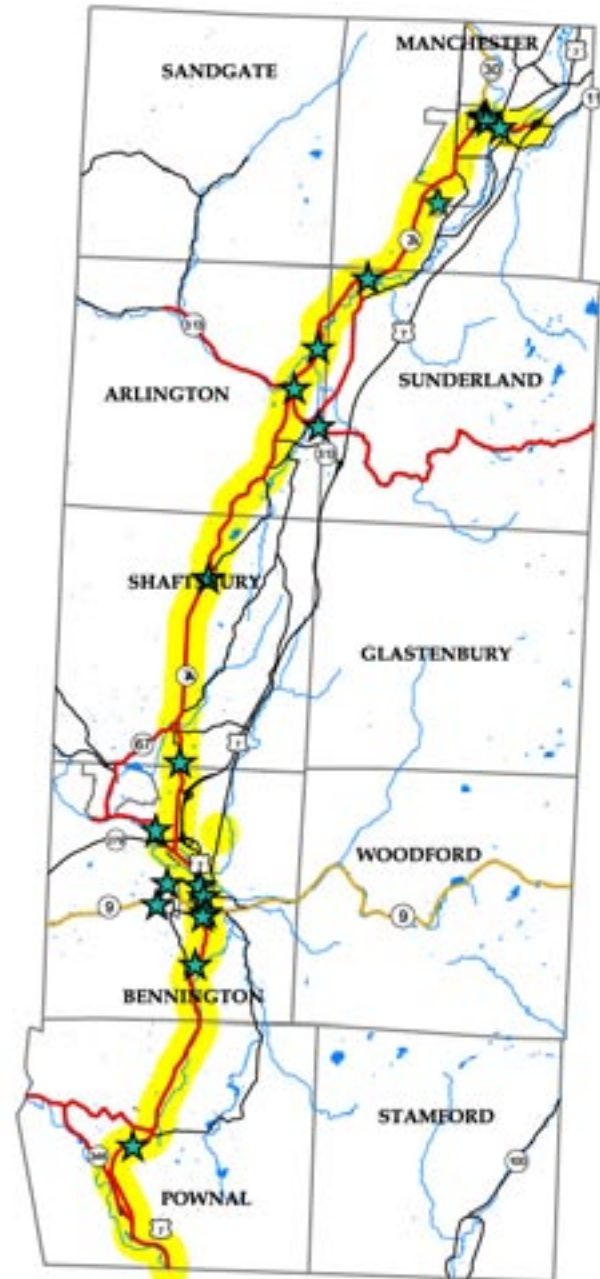

The Shires of Vermont Distribution Locations

New York

Big Moose Deli on Rte NY Route 7

Bennington

Madison Brewing Co.

Hawkins House

Downtown Bennington Welcome Center

The Apple Barn

Hampton Inn

Knotty Pine

Bennington Battle Monument

Bennington Museum

Bennington Area Chamber of Commerce

VT State Welcome Center

Bennington Airport

Bennington Potters

Shaftsbury

The Chocolate Barn

Arlington

The Arlington Inn

West Mountain Inn

Sunderland/ East Arlington

Village Peddler/Chocolatorium

Manchester

Hildene

Manchester Square

Berkshire Bank

Crystal Palace

Marble Mill

Northshire Bookstore

Hampton Inn & Suites

Lodge at Bromley

Bromley Sun Lodge

The Shires of Vermont Byway

25+ Brochure Racks

★ = approximate rack location